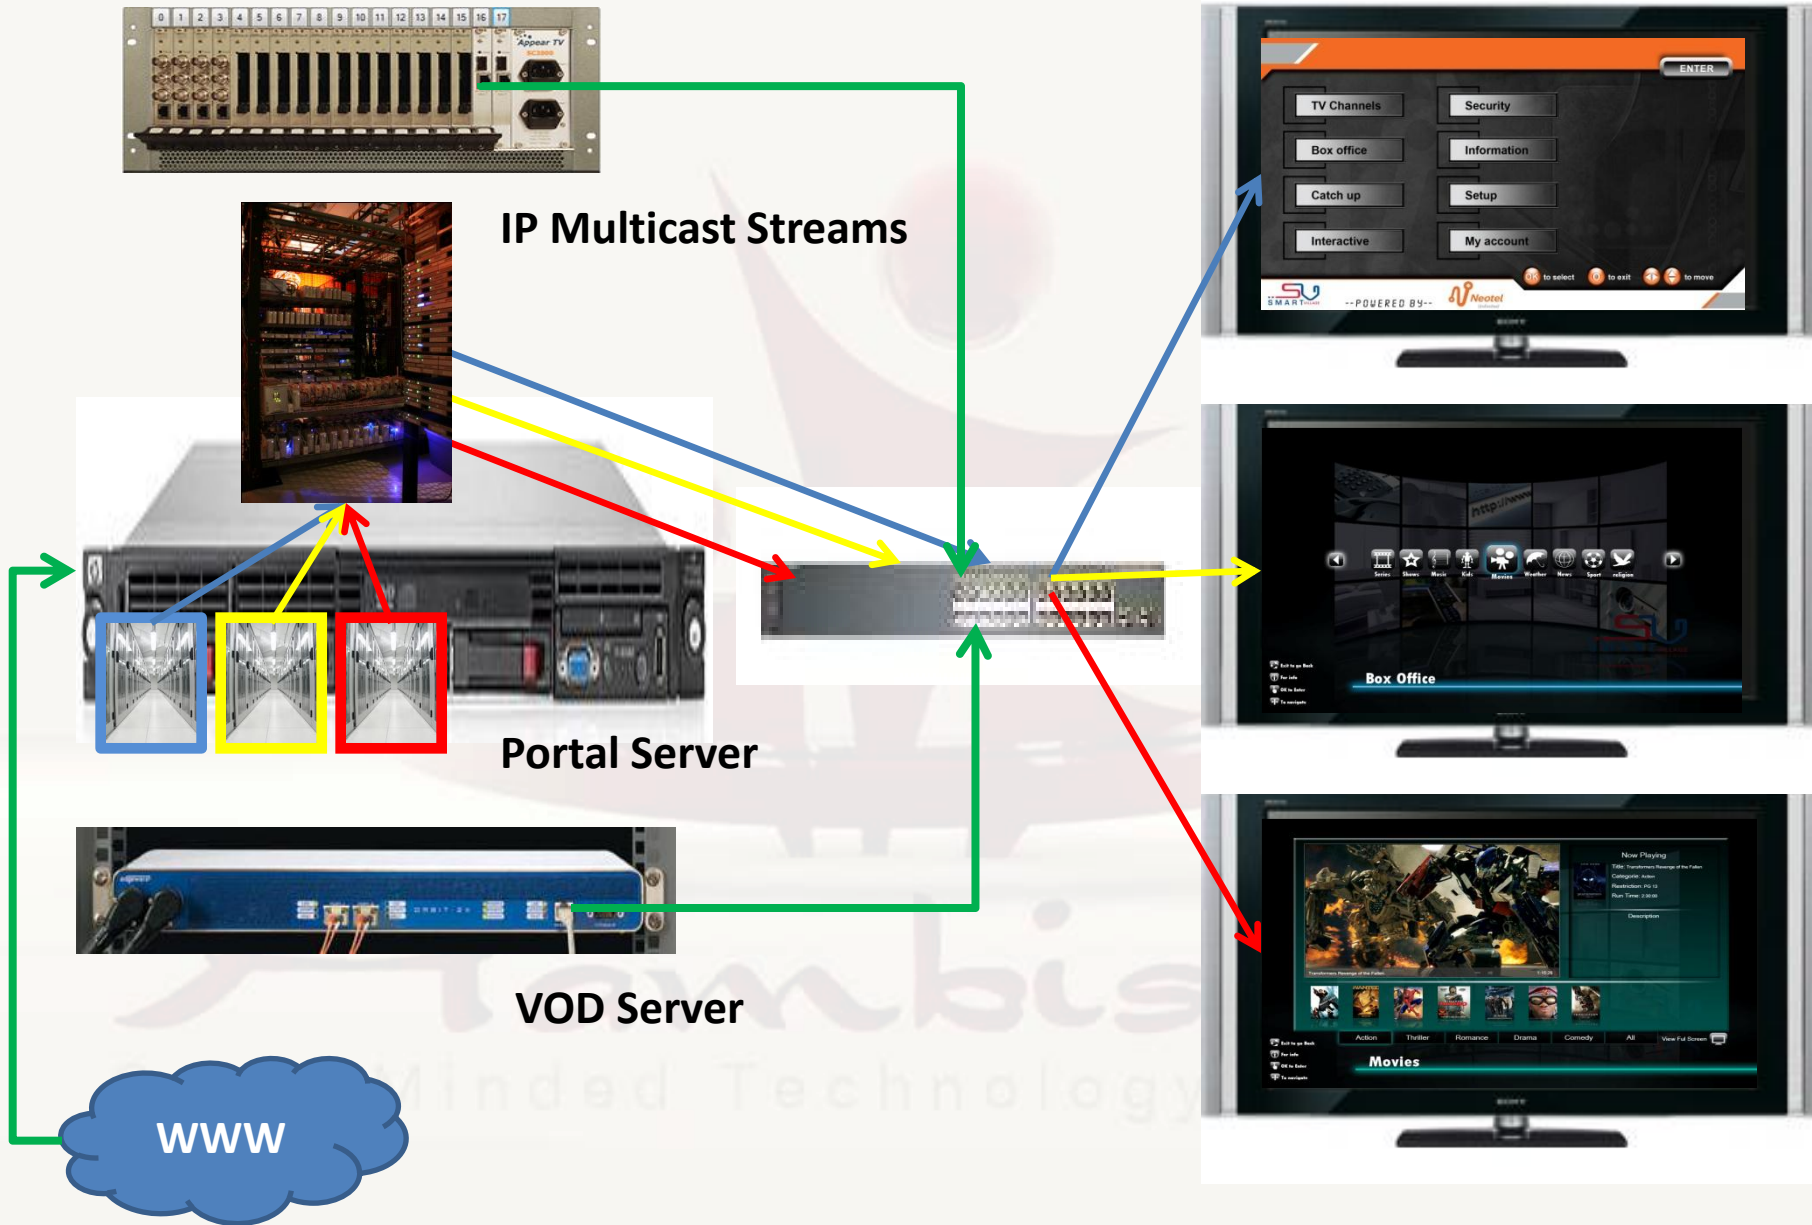

Hambisana IPTV Portals

Hambisana

Open-Minded Technology Solutions

Hambisana IPTV Portals

- What are the IPTV Portals?
 - The IPTV Portals are Java based applications that run on the consumers set top boxes exposing customer specific content to their guests.
- Why are they useful?
 - The Portals expose customer specific information to the guests.
 - The Portals can expose revenue generating streams to the guests in the form of Video On demand systems.
 - The Portals can expose area specific information to the guests such as emergency services, local attractions etc.

Portal Architecture

DVB-IP Converter Configuration

DVB Monitoring - [Configuration]

Display Reports Log Services AppearTV Help

Services

Retrieve Services

Setup

Add New Unit

Model: SC2000 Unit IP Address: 192.168.1.100 Multicast address second byte: 1

| Slot | 0 | 1 | 2 | 3 | 4 | 5 | 6 | 7 | 8 | 9 | 10 | 11 | 12 | 13 | 14 | 15 | 16 | 17 |
|-----------|-----------------|-----------------|-----------------|-----------------|---------------------|---------------------|---------------------|---------------------|---------------------|---------------------|---------------------|---------------------|----------------------|--------------|----------|----------|----------|-----------|
| Card Type | CI CAM 2x cards | CI CAM 2x cards | CI CAM 2x cards | CI CAM 2x cards | Blank or empty slot | Blank or empty slot | Blank or empty slot | Blank or empty slot | Blank or empty slot | Blank or empty slot | Blank or empty slot | CI CAM 1x card Left | CI CAM 1x card Right | CI CAM empty | DVB Card | DVB Card | DVB Card | IP Output |

Open-Minded Tech

IPTV Portal

DVB Over IP CONFIG

DVB Over IP Configuration

- ✓ Welcome
- Configuration Values
- Multicast Address Range
- Services Selection
- Configure

AppearTV Unit Management

Interface IP Address: Format: xxx.xxx.xxx.xxx