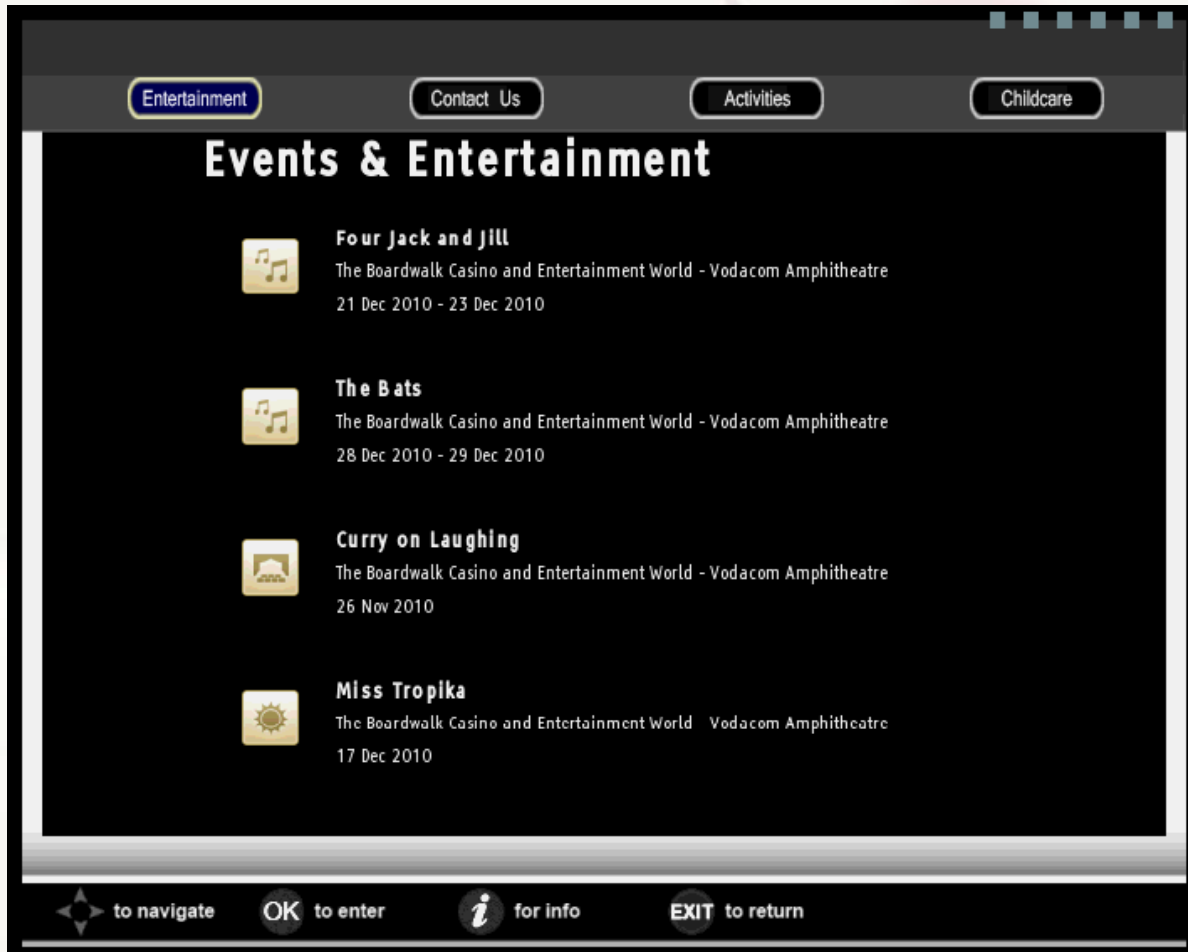

Sava Solutions

Information Screen

As mentioned before the Portal can provide the guest with useful information about the resort such as:

- Entertainment events.
- Contact details for the resort.
- Activities hosted by the resort.
- Child care facilities at the guest's disposal.